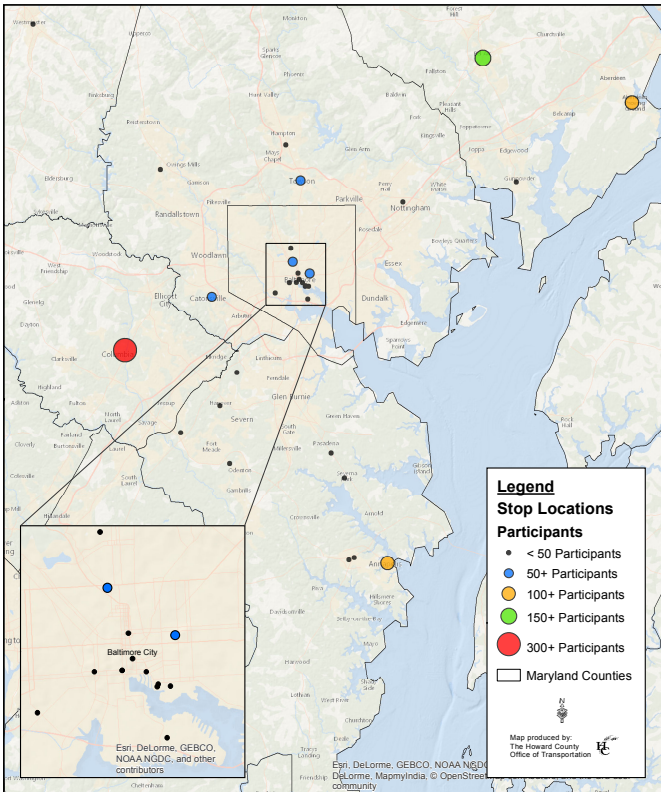

Rallies, pitstops and events throughout the region

Anne Arundel · Baltimore · Carroll · Harford · Howard

Bike to Work Day happens every May.

Join us for a celebration of bicycling as a clean, fun & healthy way to get to work.

Bike to Work Day is a part of the Baltimore region's Clean Commute Initiatives.
Learn more at CleanCommute.com

Bike2WorkCentralMD.com

Thank you sponsors: _____

PLATINUM _____

GOLD _____

SILVER _____

BRONZE _____

Rallies, pitstops and events throughout the region

Anne Arundel · Baltimore · Carroll · Harford · Howard

Find pit stop details at Bike2WorkCentralMD.com

Bike to Work Day is a part of the Baltimore region's Clean Commute Initiatives. Learn more at www.CleanCommute.com